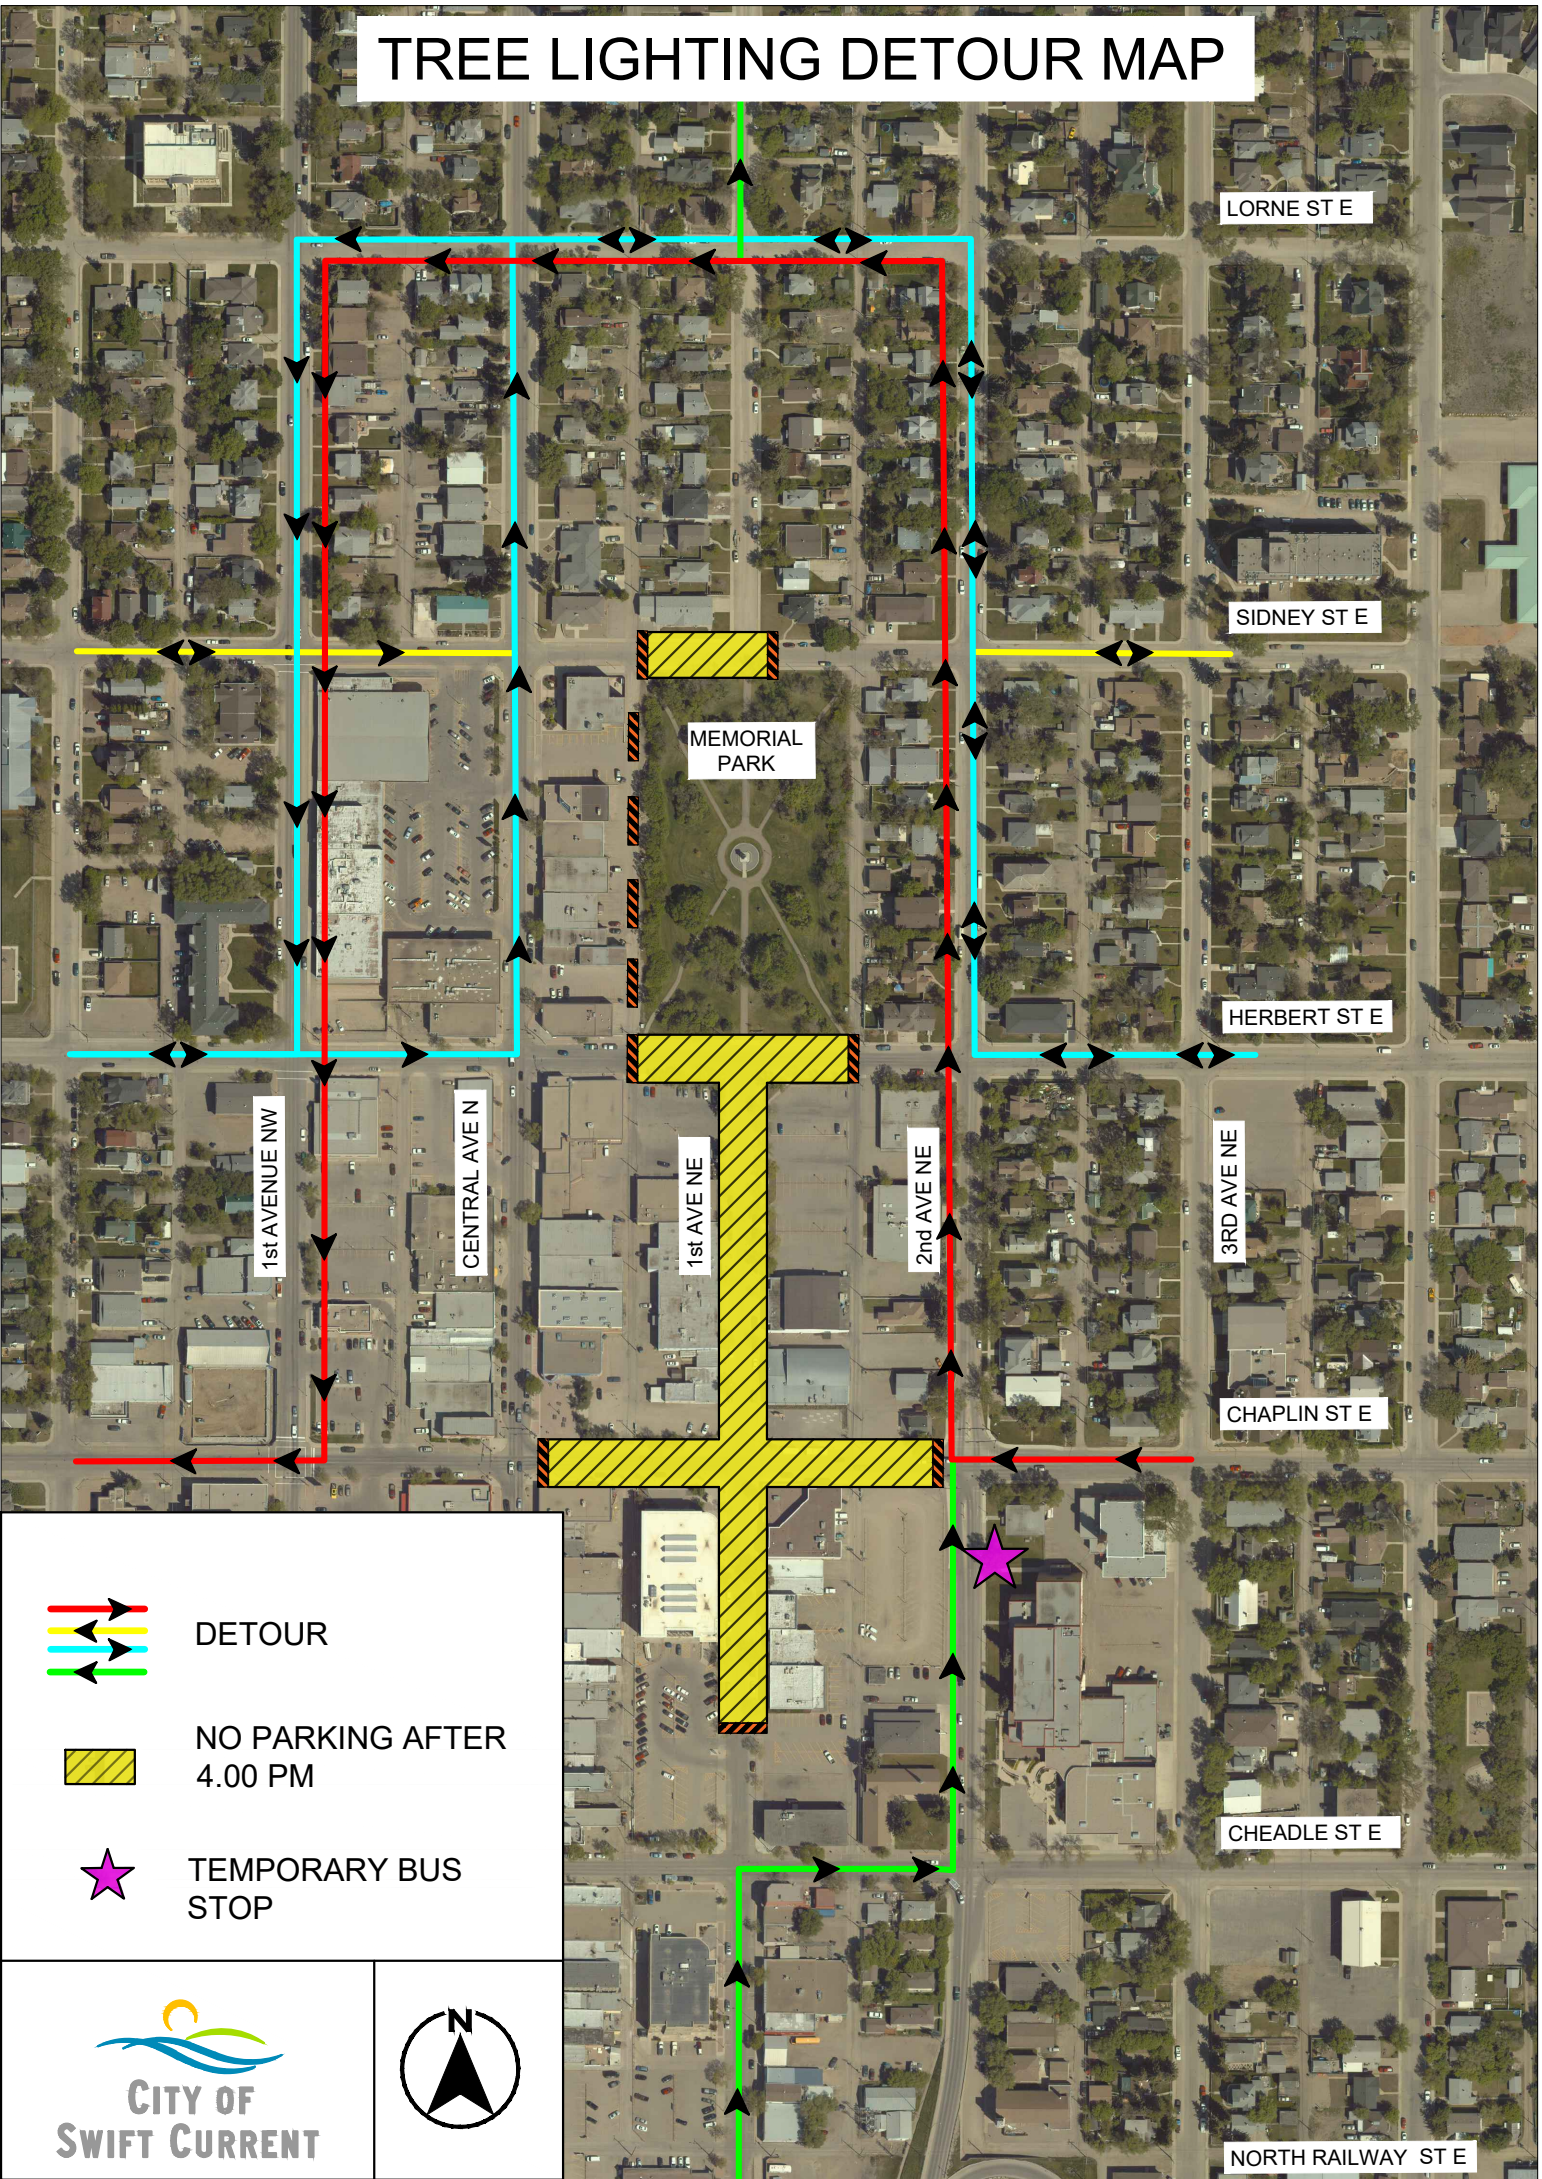

# TREE LIGHTING DETOUR MAP

DETOUR

NO PARKING AFTER 4.00 PM

TEMPORARY BUS STOP