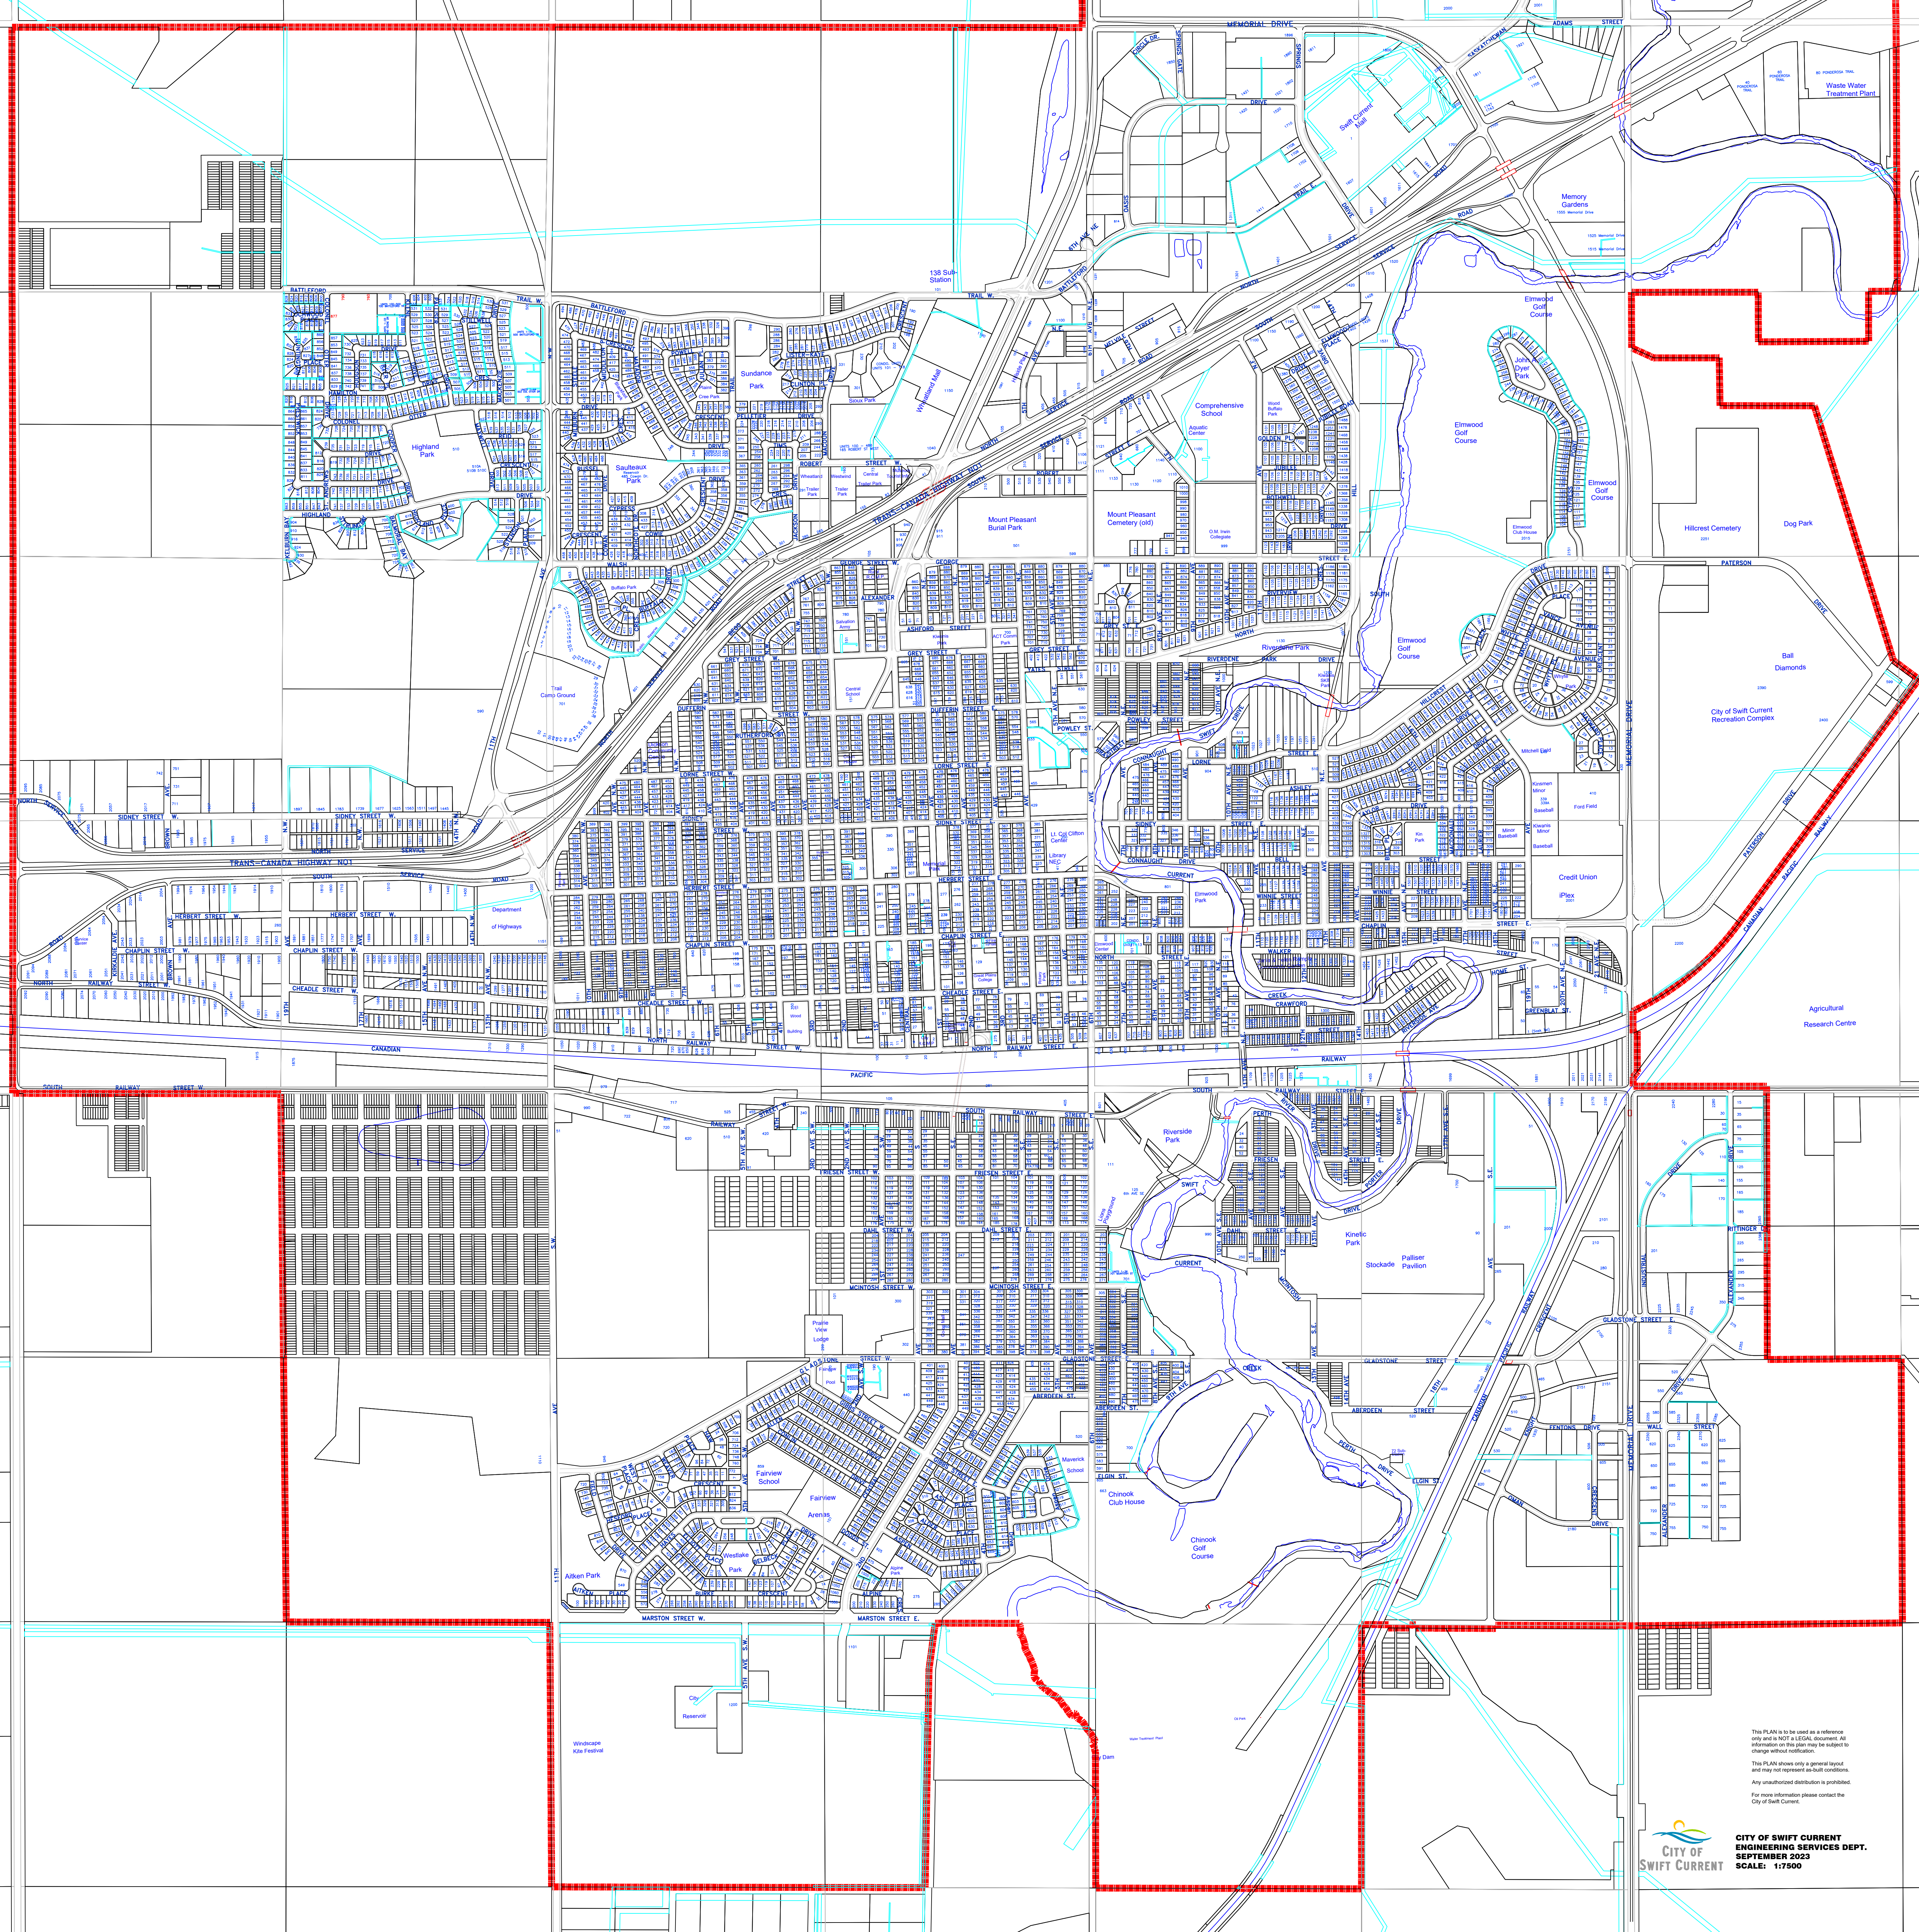

CITY OF
SWIFT CURRENT

ADDRESS MAP

This PLAN is to be used as a reference only and is NOT to scale. Approval of information on this plan may be subject to change without notification.
This PLAN shows only a general layout and may not represent on-site conditions.
Any unauthorised distribution is prohibited.
For more information please contact the City of Swift Current.

 **CITY OF SWIFT CURRENT**
ENGINEERING SERVICES DEPT.
SEPTEMBER 2023
SCALE: 1:17500