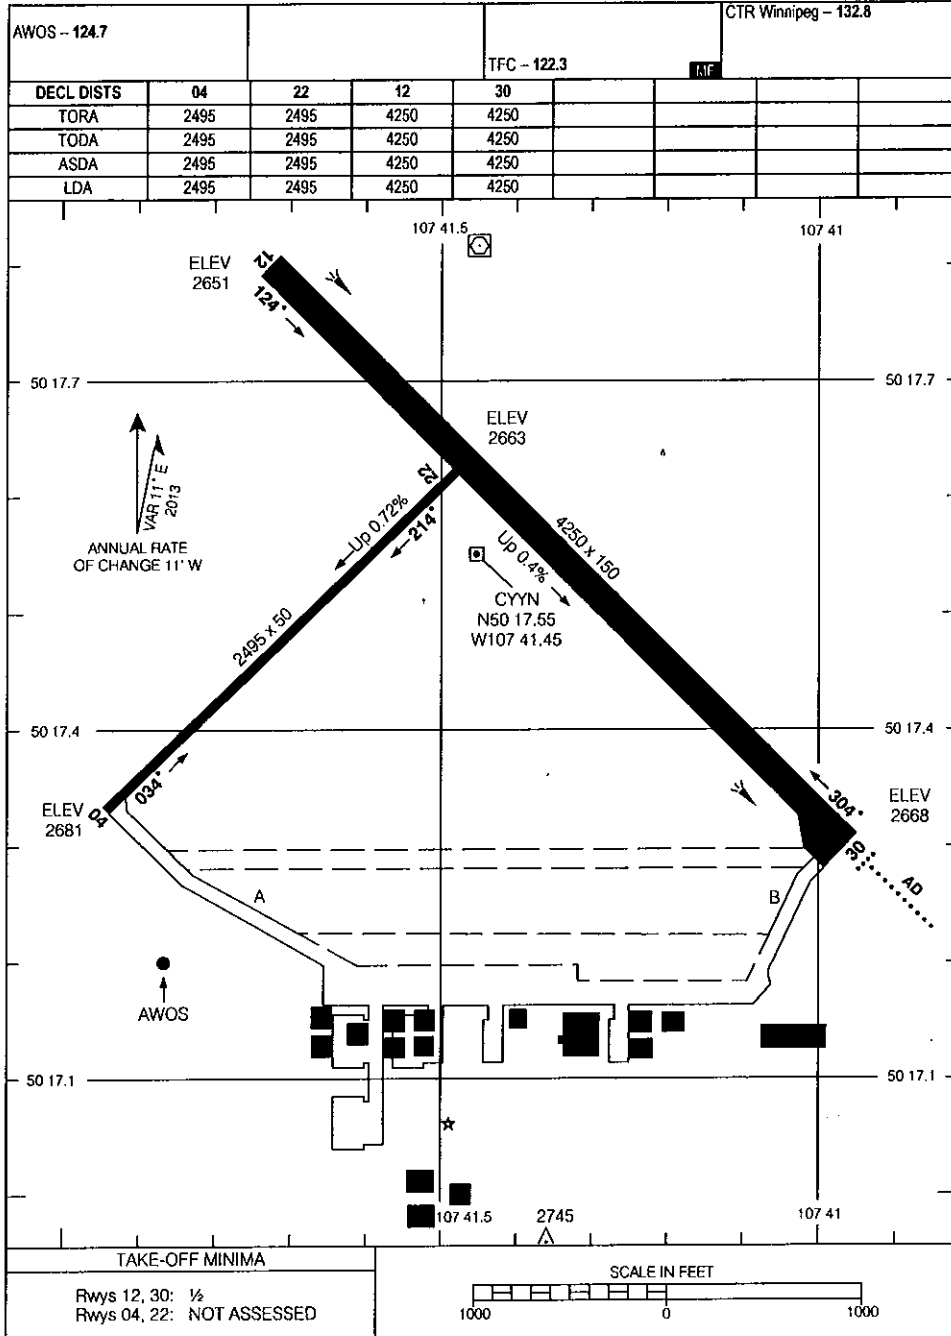

CYYN-AD

SWIFT CURRENT, SK  
CYYN

AERODROME CHART

AERODROME CHART

EFF 3 APR 14

CYYN

CYYN-AD

TAKE-OFF MINIMA

Rwys 12, 30: ½  
Rwys 04, 22: NOT ASSESSED