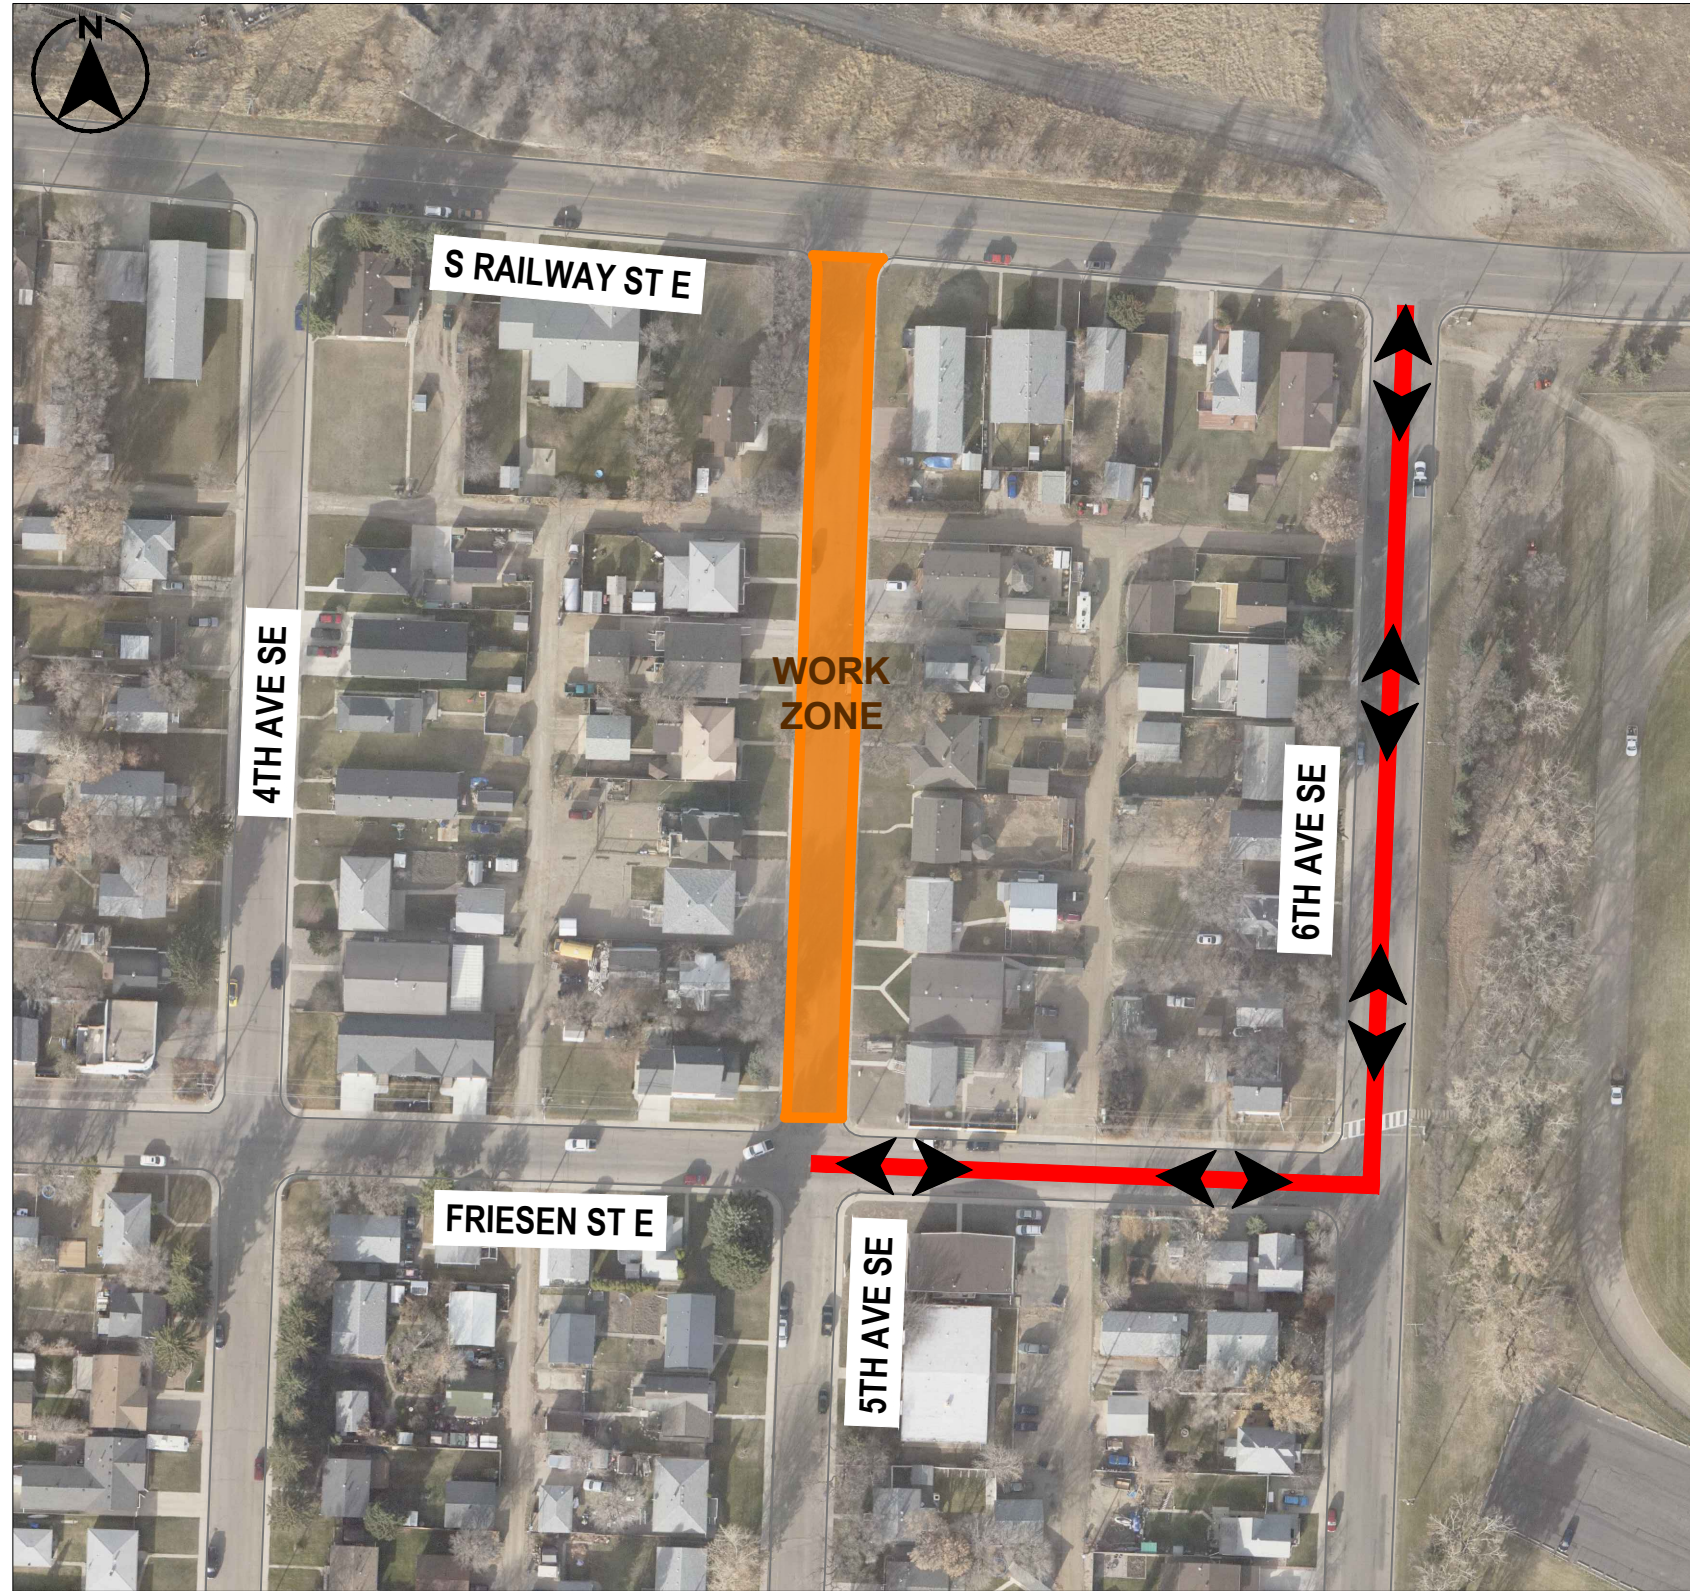

5TH AVE SE CONSTRUCTION DETOUR

DETOUR

This PLAN is to be used as a reference only and is NOT a LEGAL document. All information on this plan may be subject to change without notification.