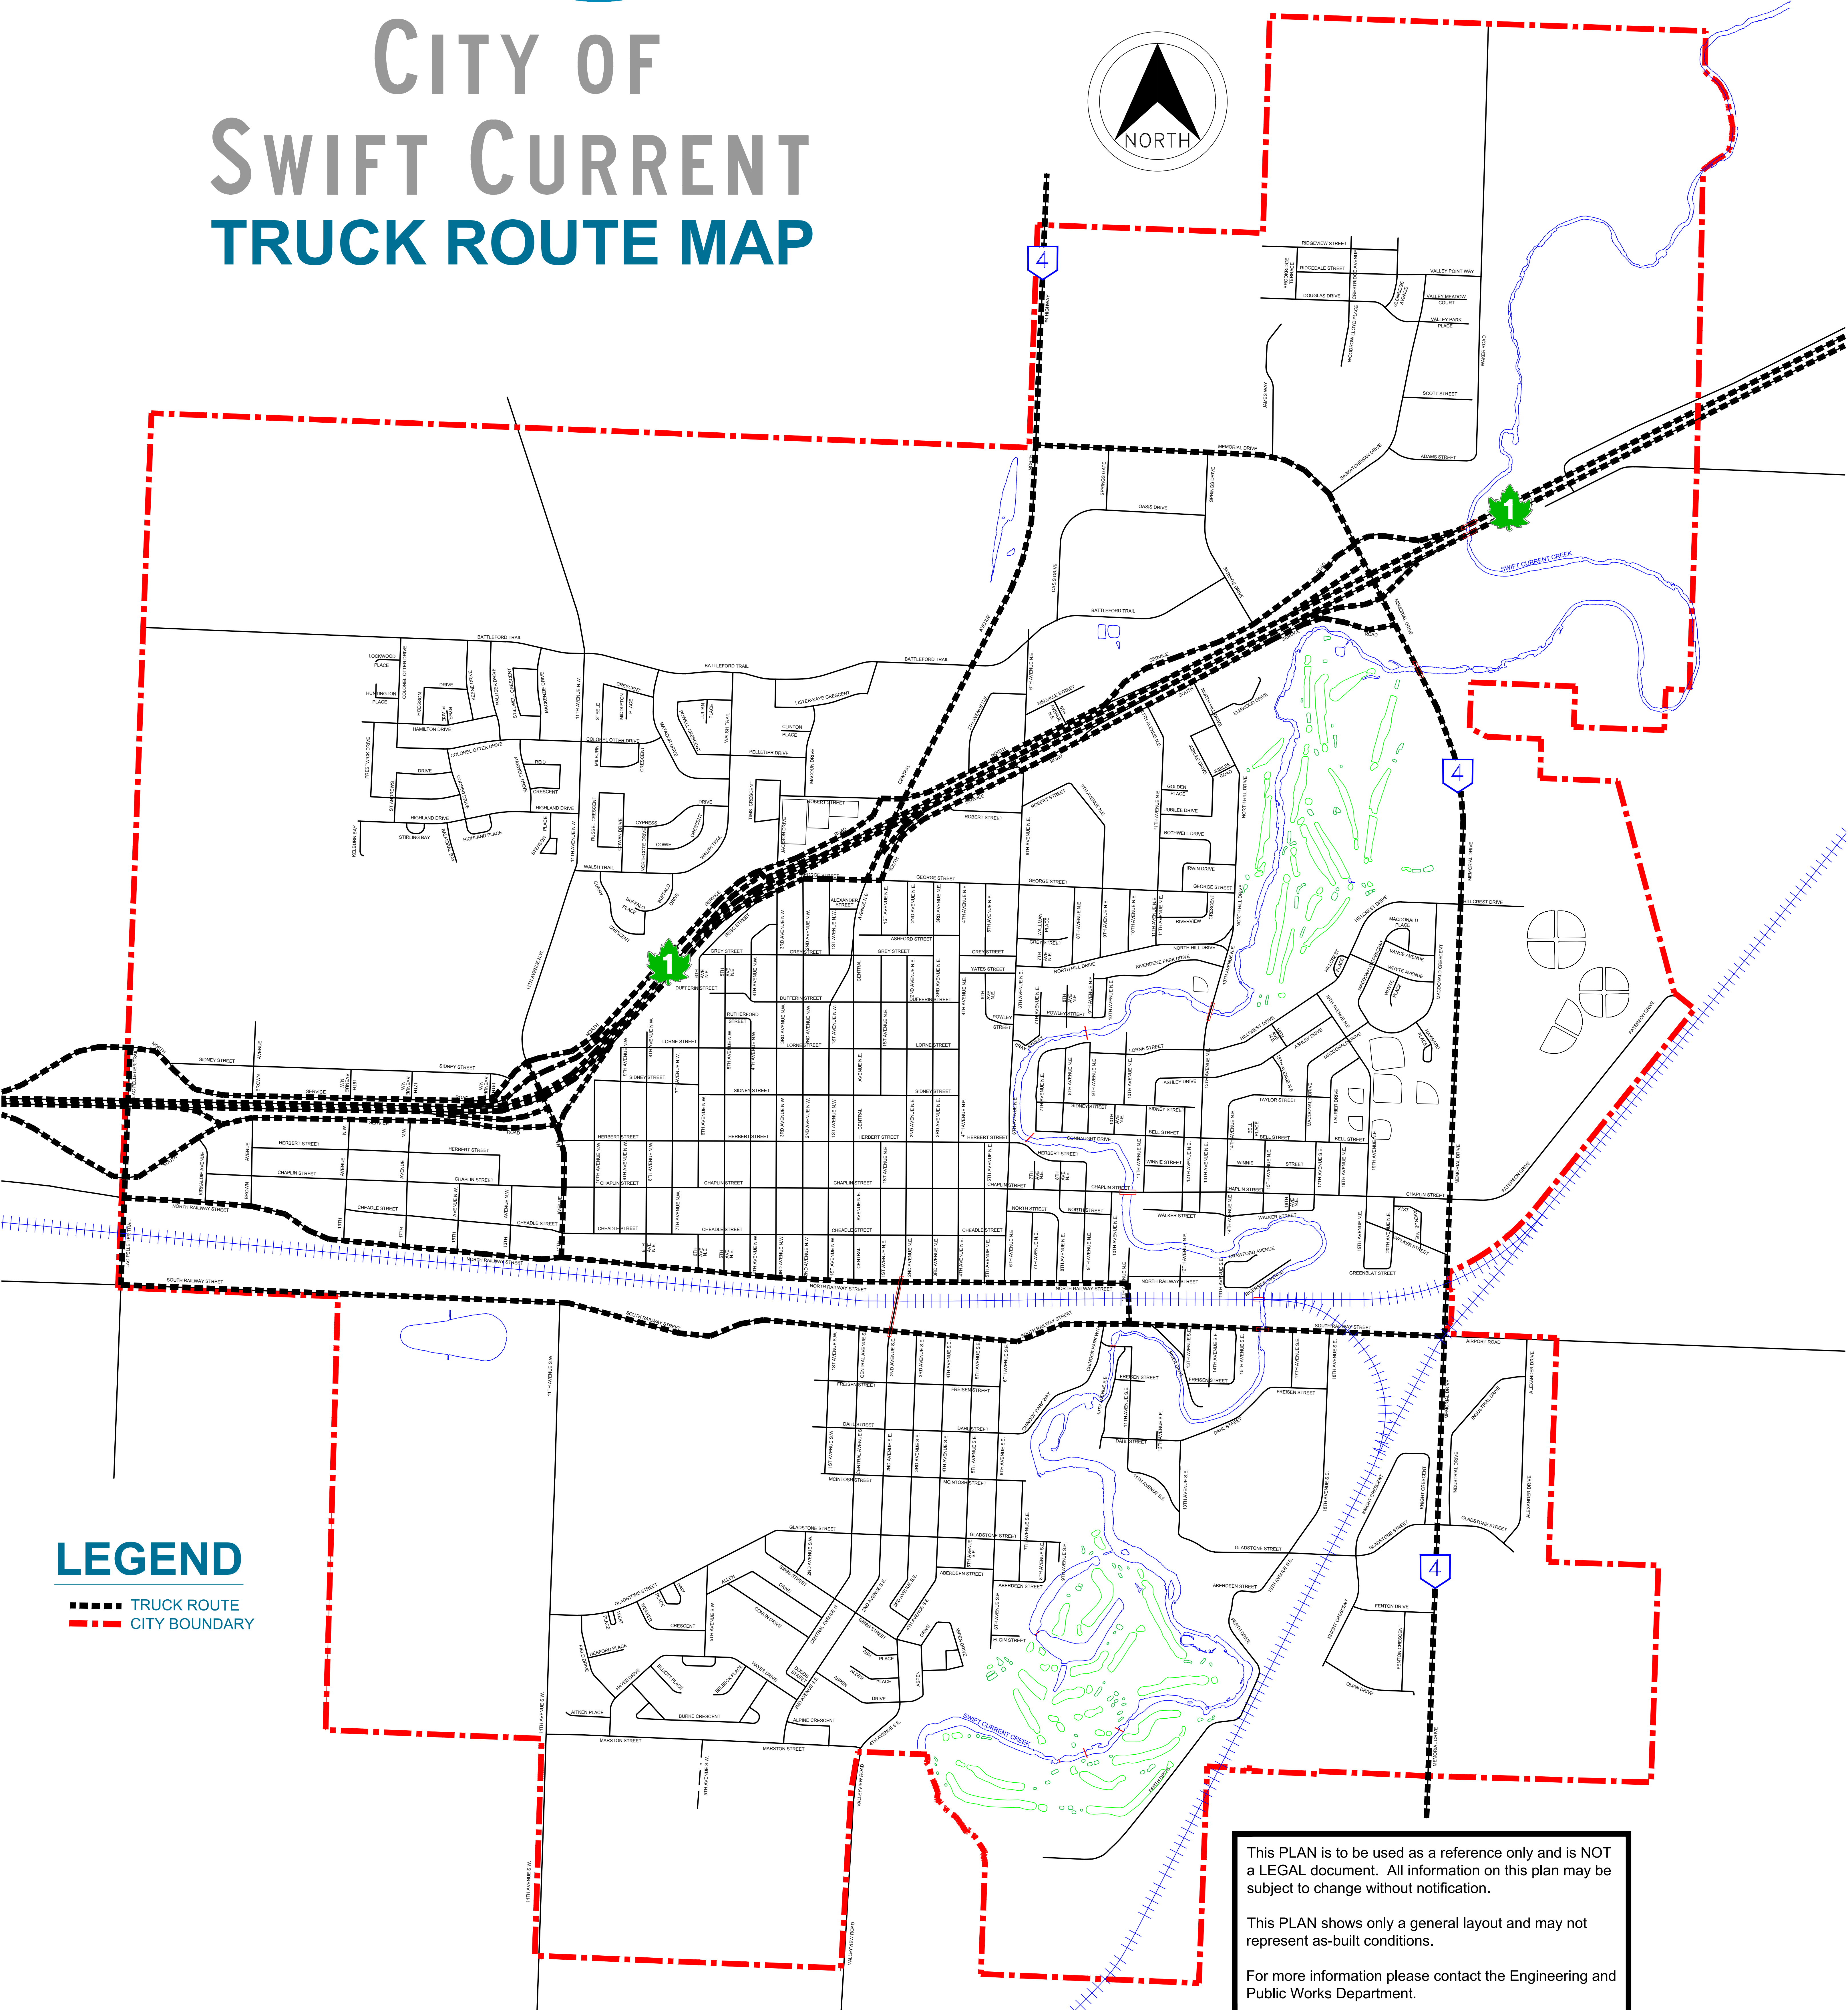

CITY OF SWIFT CURRENT TRUCK ROUTE MAP

LEGEND

- TRUCK ROUTE
- - - CITY BOUNDARY

This PLAN is to be used as a reference only and is NOT a LEGAL document. All information on this plan may be subject to change without notification.

This PLAN shows only a general layout and may not represent as-built conditions.

For more information please contact the Engineering and Public Works Department.